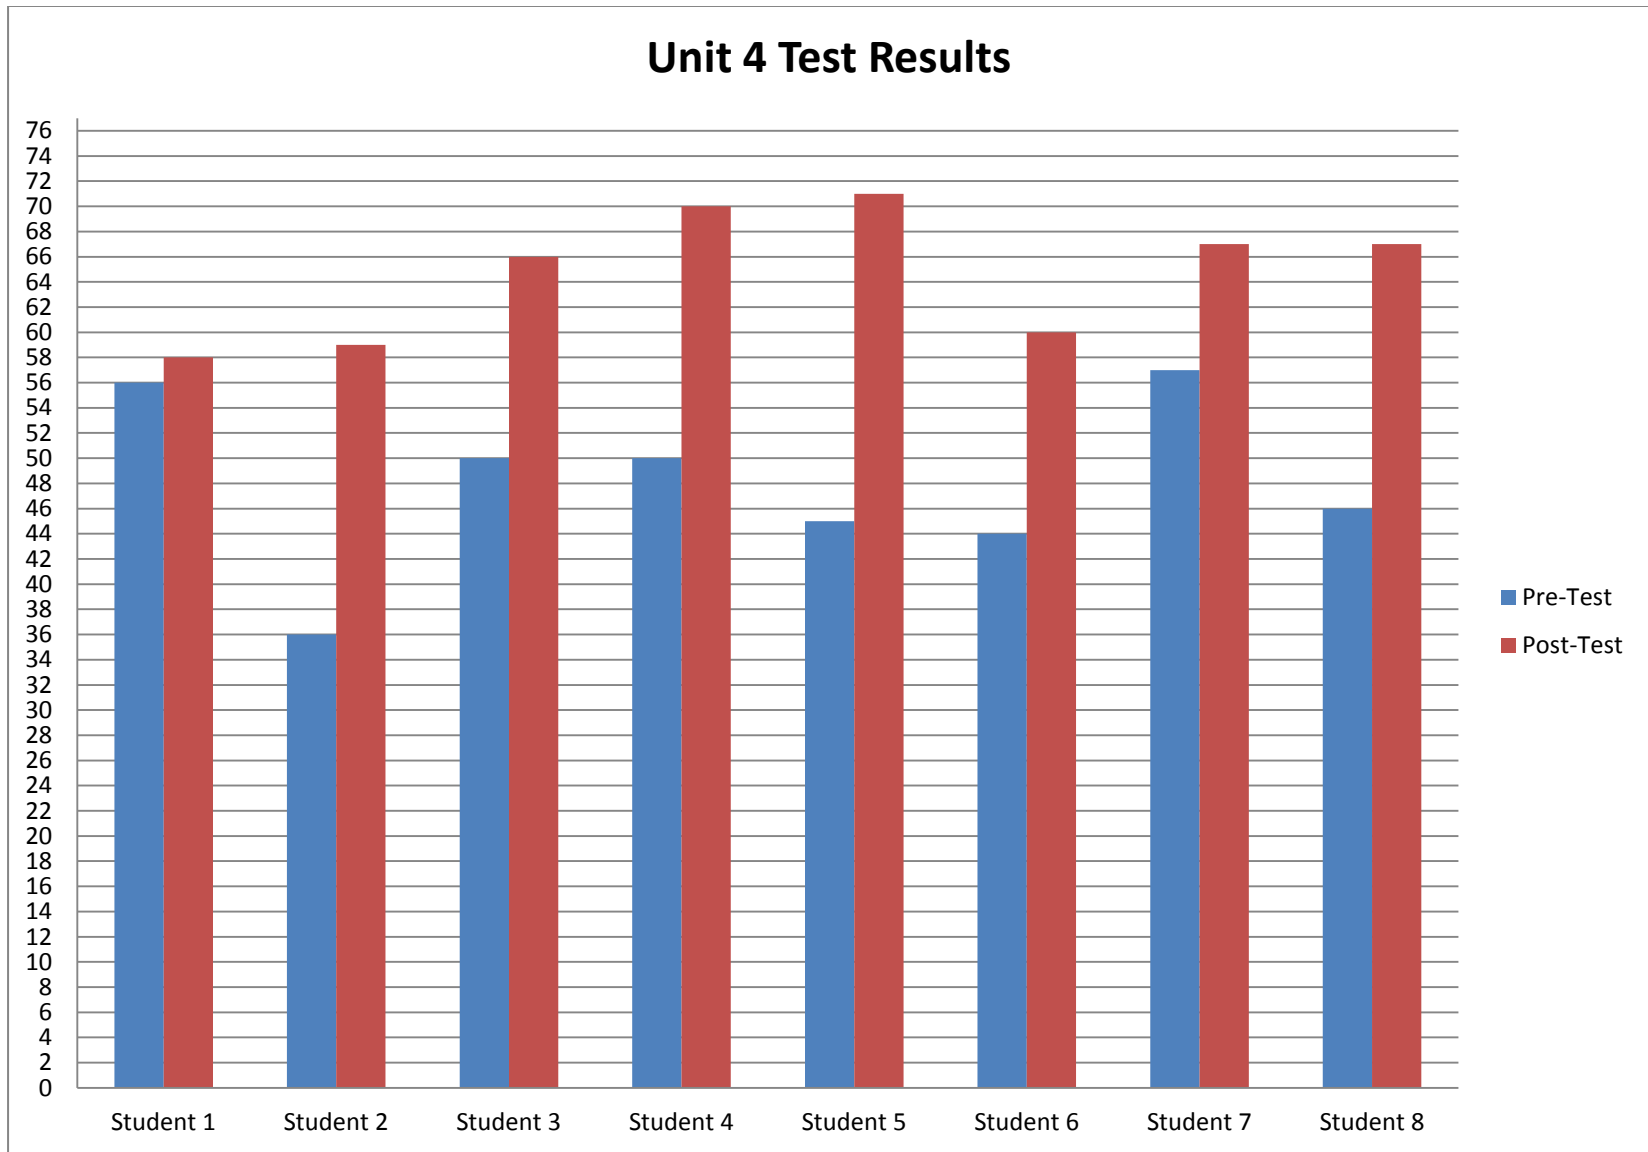

Maximum number of points: 47

Class average pre-test: 44%

Class average post-test: 65%

Smallest gain: 4 points

Largest gain: 26 points

Maximum number of points: 53

Class average pre-test: 56%

Class average post-test: 84%

Smallest gain: 4 points

Largest gain: 26 points

Unit 3 Test Results

Maximum number of points: 54

Class average pre-test: 37%

Class average post-test: 66%

Smallest gain: 8

Largest gain: 22

Maximum number of points: 77

Class average pre-test: 62%

Class average post-test: 84%

Smallest gain: 2

Largest gain: 26

Class Average by Percentage