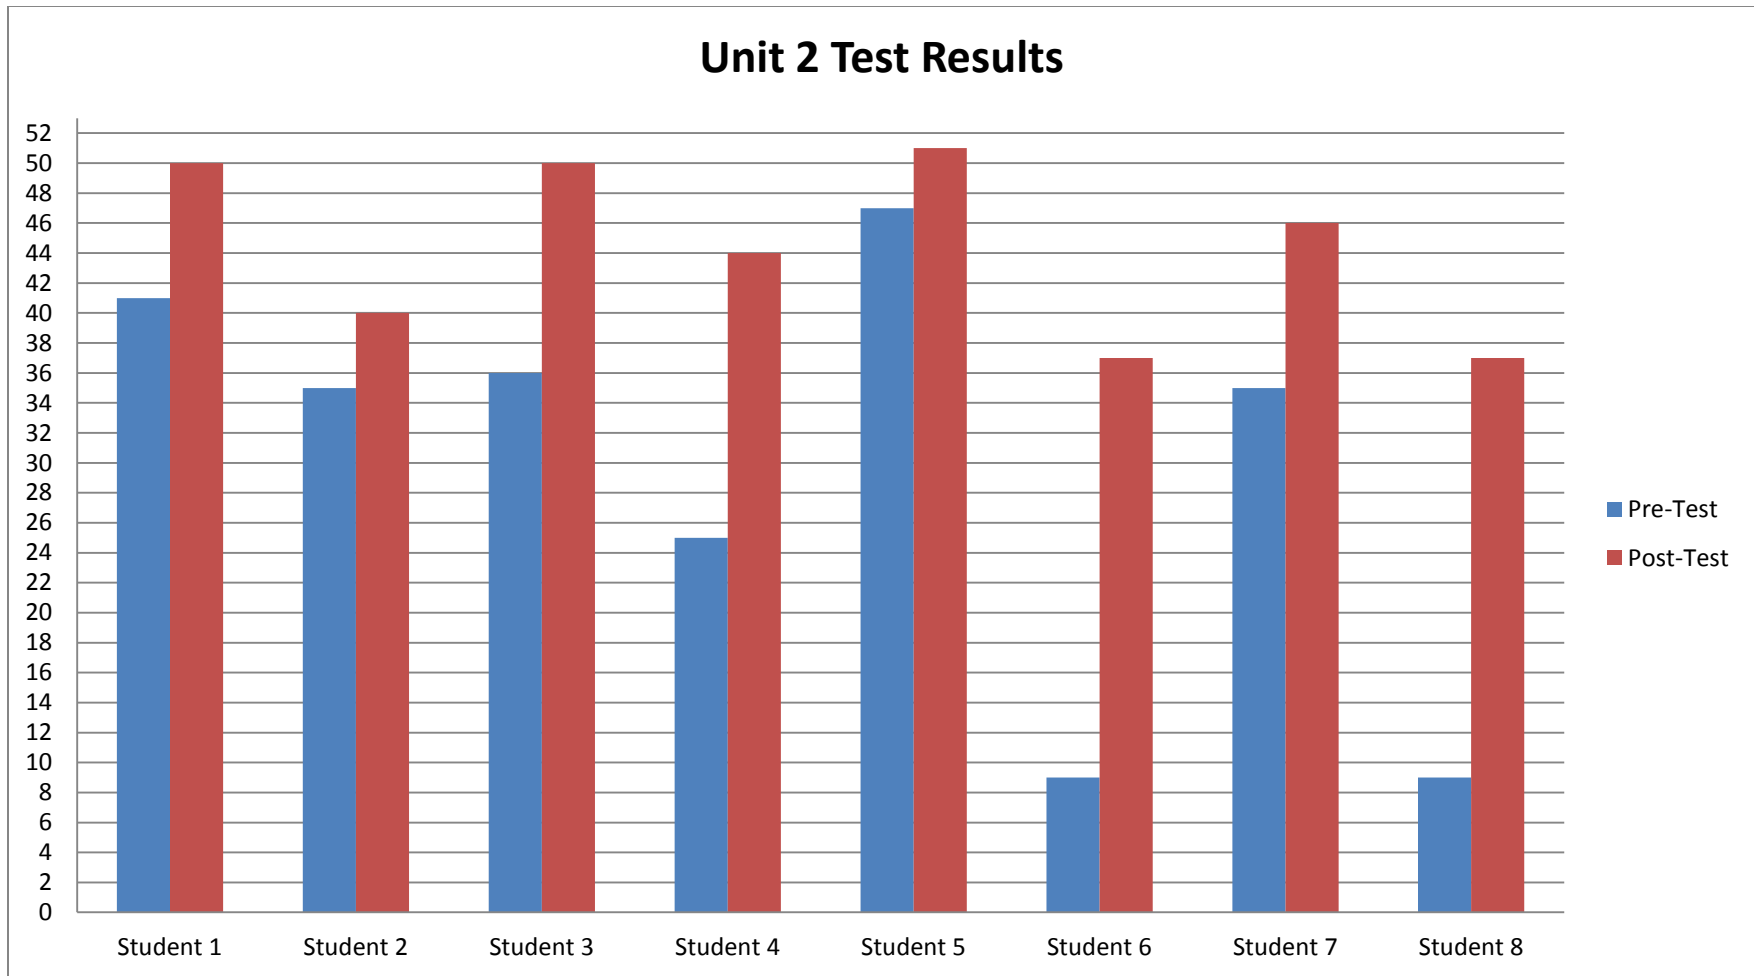

Maximum number of points: 47

Class average pre-test: 44%

Class average post-test: 65%

Smallest gain: 4 points

Largest gain: 26 points

Maximum number of points: 53

Class average pre-test: 56%

Class average post-test: 84%

Smallest gain: 4 points

Largest gain: 26 points

Unit 3 Test Results

Maximum number of points: 54

Class average pre-test: 37%

Class average post-test: 66%

Smallest gain: 8

Largest gain: 22

Maximum number of points: 77

Class average pre-test: 62%

Class average post-test: 84%

Smallest gain: 2

Largest gain: 26

Class Average by Percentage