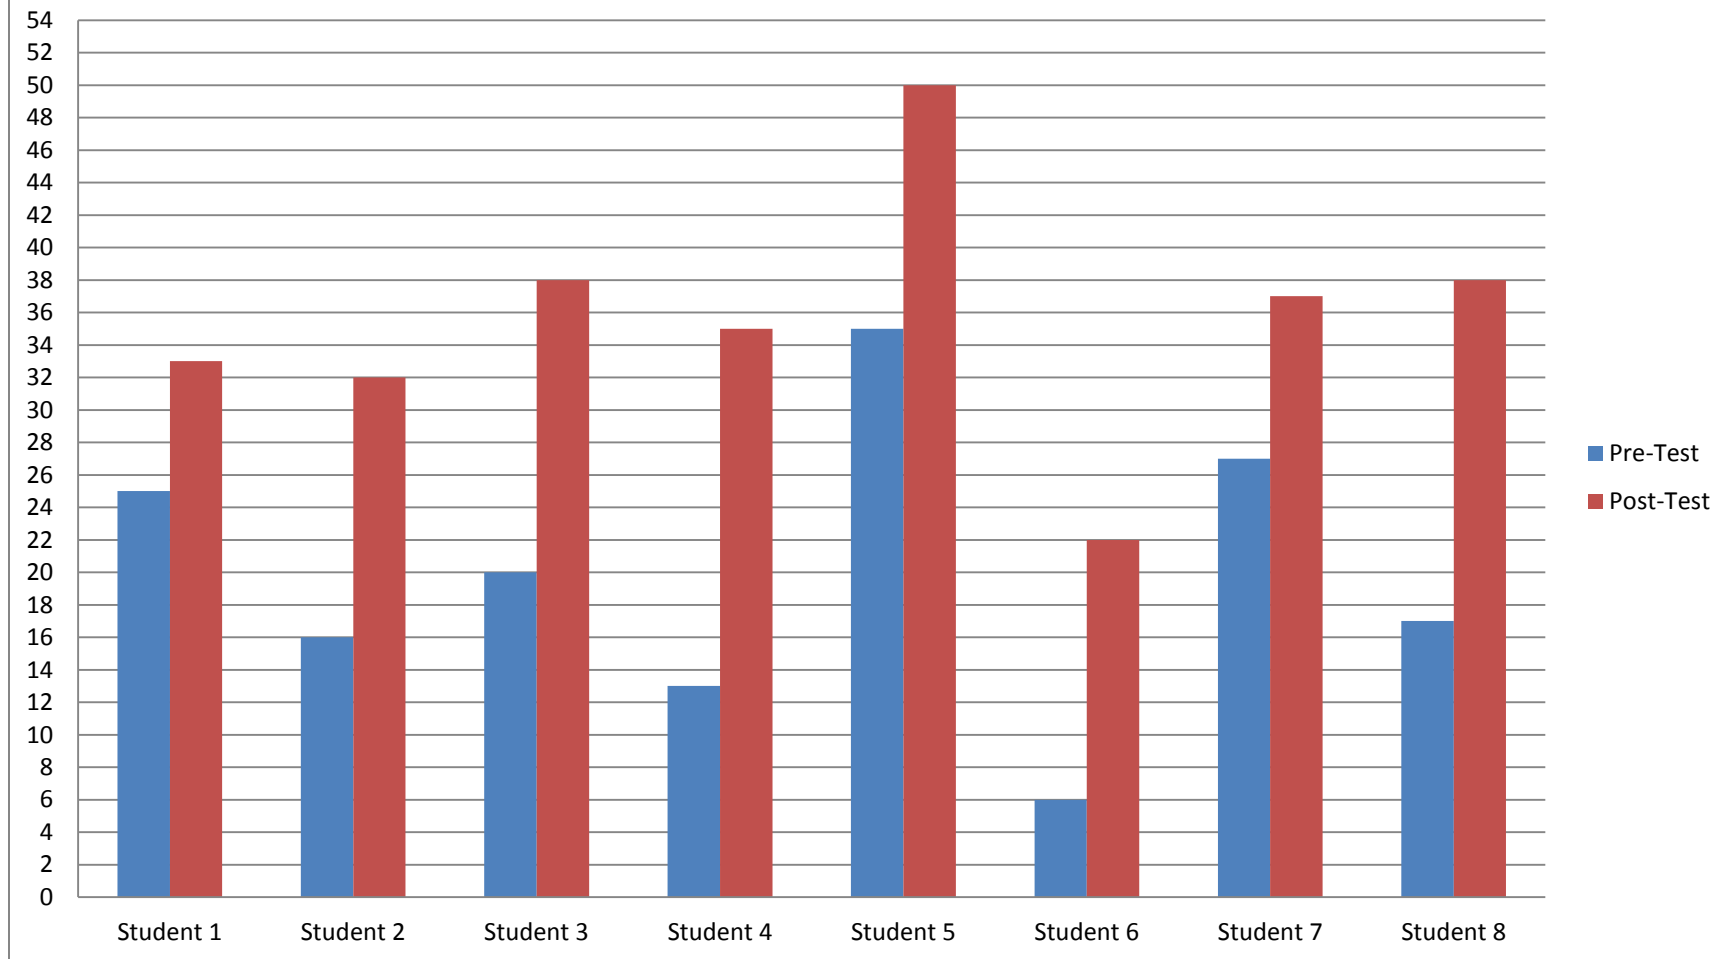

Maximum number of points: 47

Class average pre-test: 44%

Class average post-test: 65%

Smallest gain: 4 points

Largest gain: 26 points

Maximum number of points: 53

Class average pre-test: 56%

Class average post-test: 84%

Smallest gain: 4 points

Largest gain: 26 points

Unit 3 Test Results

Maximum number of points: 54

Class average pre-test: 37%

Class average post-test: 66%

Smallest gain: 8

Largest gain: 22

Maximum number of points: 77

Class average pre-test: 62%

Class average post-test: 84%

Smallest gain: 2

Largest gain: 26

Class Average by Percentage